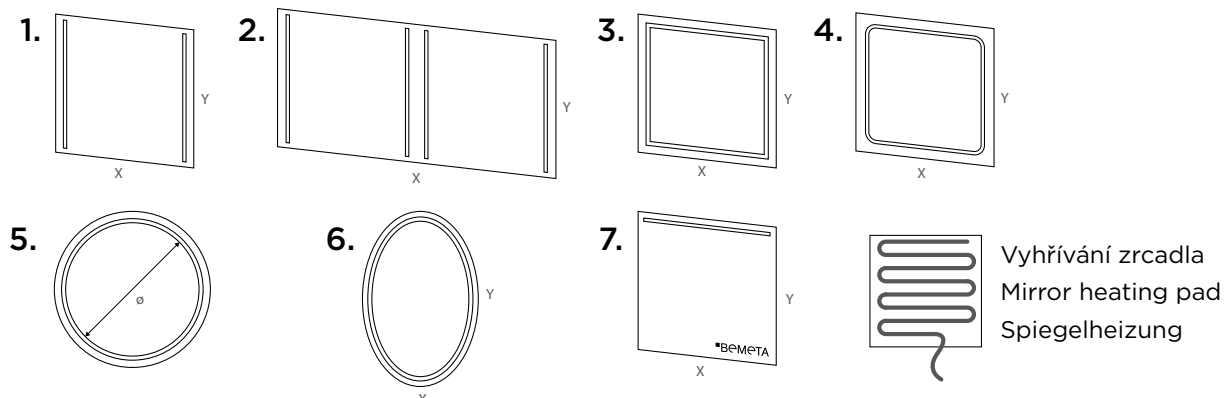

Led podsvícená zrcadla atypická

Led backlit mirrors atypical

Spiegel in Sonderanfertigung

Zrcadla na zakázku s LED osvětlením ve variantách teplé nebo studené světlo. Jedná se o zakázkovou výrobu, zákazník si stanoví velikost (XxY), tvar zrcadla i podsvícení (logo, znak, vypínač...). Také lze objednat vyhřívání zrcadla proti zamlžení.

Mirrors with LED lighting options in warm or cold light. Customised production based on received customer requests - mirror shape, the size (YxX) and type of backlight (logo, character...). Basic version doesn't have on/off switch or heater - this can be ordered additionally.

Hier können Sie Ihren Spiegel nach Ihren Wünschen zusammenstellen. Geben Sie uns die Größe/Masse (X, Y), die Spiegelform und ob Sie eine Beleuchtung wünschen an. Zusätzlich können Sie noch eine Spiegelheizung wählen. Der Basisspiegel wird ohne Zusätze geliefert, alle Zusätze können dazu bestellt werden.